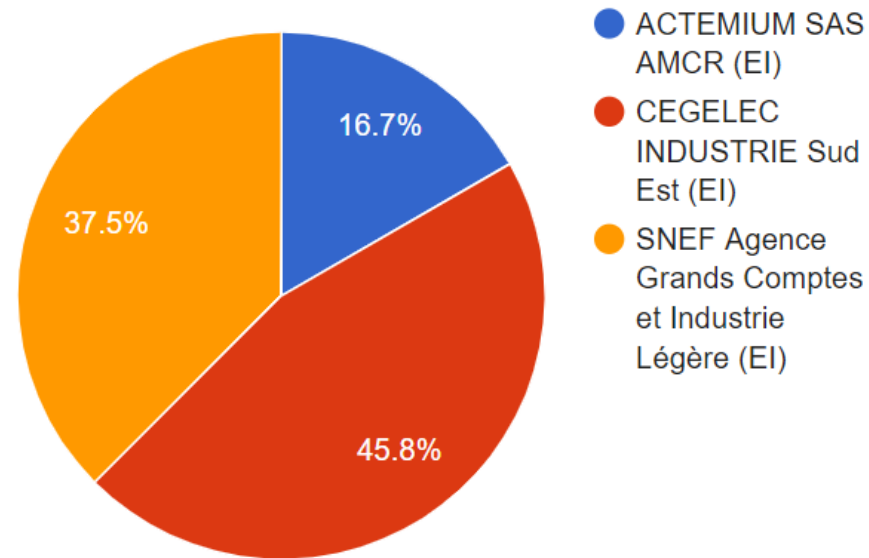

Elections au CA pour le Collège Elec/Istrum

Famille Elec Instrum EI

Elue

ENTREPRISE	VOTES	% ▼
CEGELEC INDUSTRIE Sud Est (EI)	11	45.83%
SNEF Agence Grands Comptes et Industrie Légère (EI)	9	37.50%
ACTEMIUM SAS AMCR (EI)	4	16.67%

Nb d'électeurs : 101 - Nb votants: 25 - Nb vote blanc: 1

25 % de votants